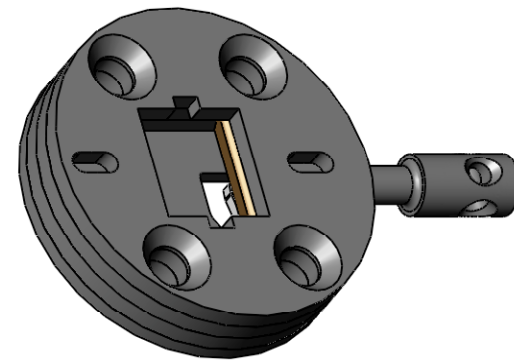

WNG Leg Plates

Easy, reliable and heavy duty

This is a European style leg plate for attaching legs to a grand piano. We have tested this leg plate on the worlds heaviest pianos without failure.

In each pair there is a Dovetail Mounting Plate and an Adjustable Clamping Plate. The Dovetail Mounting Plate attaches to the either the keybed or console. The Adjustable Clamping Plate attaches to the leg.

Requires only a phillips screwdriver to tighten or loosen the clamp screw.

Comes as 3 pairs complete with mounting screws.

Dovetail Mounting Plate

Attaches to the keybed or console

Adjustable Clamping Plate

Attaches to the leg

Set of 3 pairs with mounting screws

Part No. 06-5282