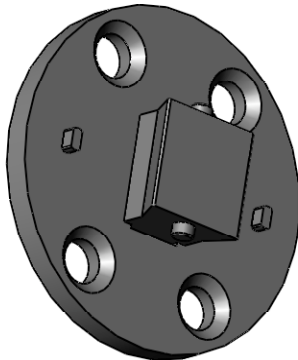

WNG Leg Plates

Easy, reliable and heavy duty

This is a European style leg plate for attaching legs to a grand piano. We have tested this leg plate on the worlds heaviest pianos without failure.

In each pair there is a Dovetail Mounting Plate and an Adjustable Clamping Plate. The Dovetail Mounting Plate attaches to the either the keybed or console. The Adjustable Clamping Plate attaches to the leg.

Requires only a phillips screwdriver to tighten or loosen the clamp screw.

Comes as 3 pairs complete with mounting screws.

Dovetail Mounting Plate

Attaches to the keybed or console

Adjustable Clamping Plate

Attaches to the leg

Set of 3 pairs with mounting screws

Part No. 06-5282